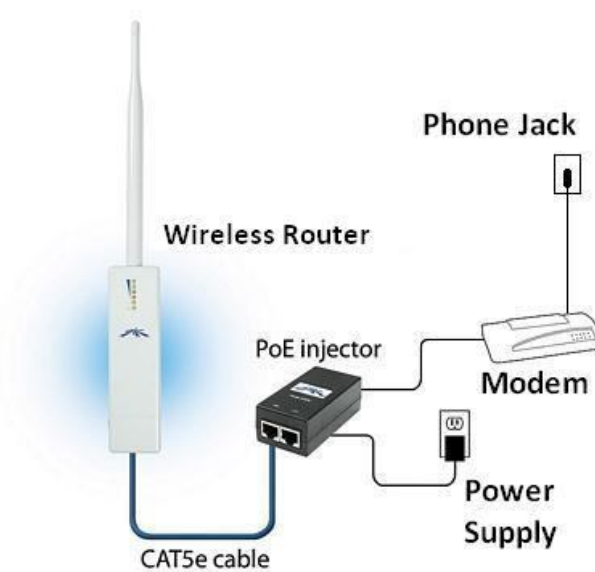

Example logon page:

Example Outside Router Setup:

Current Prices offered on the hotspots:

	Price	Plan	Speed
Buy Now	5.00 NZD	10c per MB 50 MB data Valid for 1 month	As fast as possible**
Buy Now	10.00 NZD	5c per MB 200 MB data Valid for 1 month	As fast as possible**
Buy Now	20.00 NZD	4c per MB 500 MB data Valid for 1 month	As fast as possible**
Buy Now	30.00 NZD	3c per MB 1 GB data Valid for 1 month	As fast as possible**
Buy Now	40.00 NZD	2c per MB 2 GB data Valid for 1 month	As fast as possible**