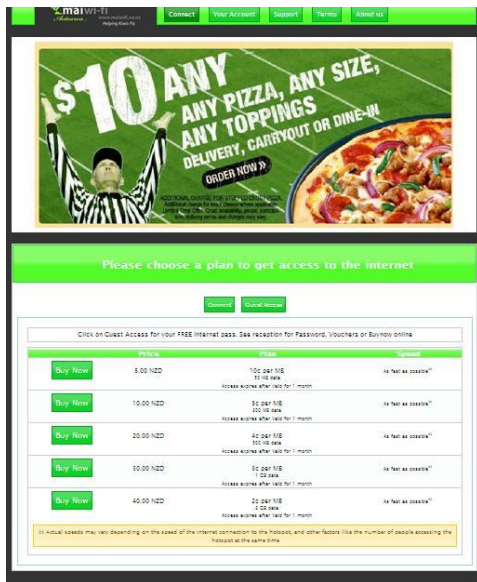

Example logon page: